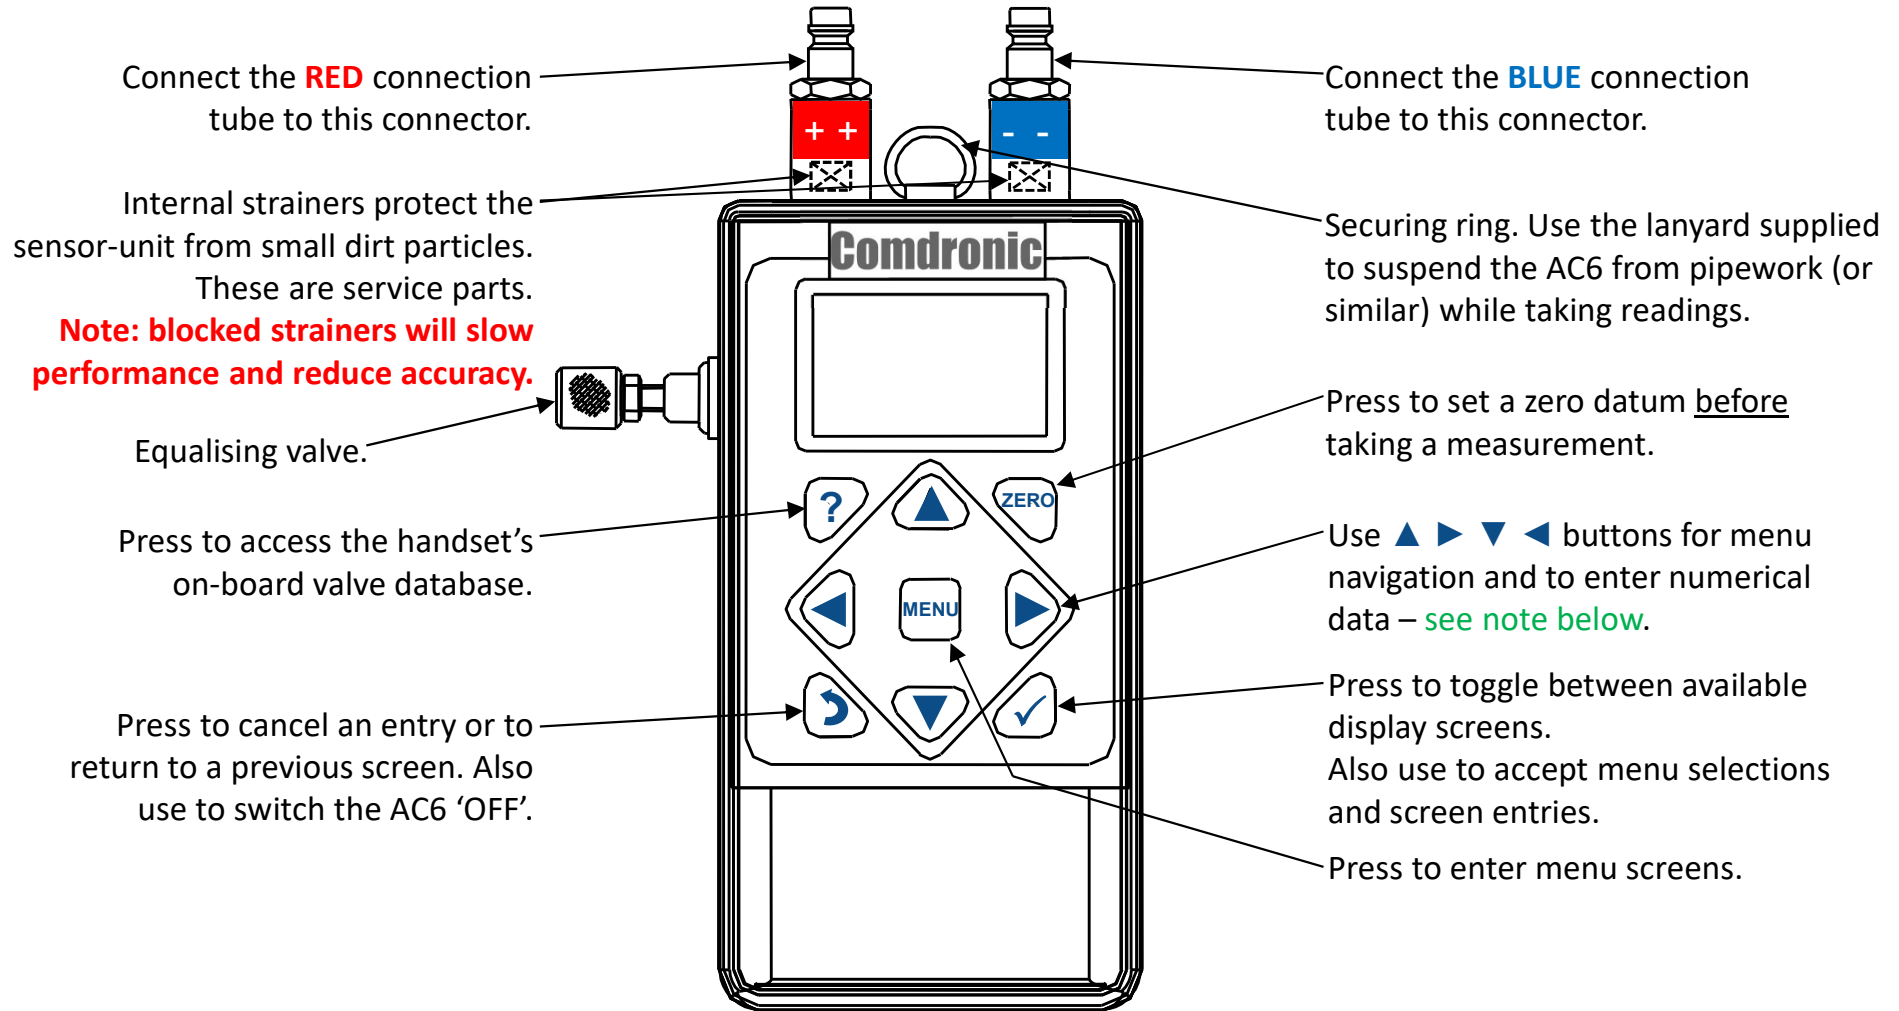

# AC6-HP+ Quick-Start Guide

**PROTECT FROM FROST IN STORAGE**

**TOTAL SYSTEM PRESSURE = 20 BAR MAX.**

**Numeric entries:** use the ▲ ▼ buttons to increase or decrease values. Use the ► button to add a digit. If a decimal point is required, press the ▼ button when the zero digit is showing. To enter a negative number, press the **ZERO** button before any number is added.